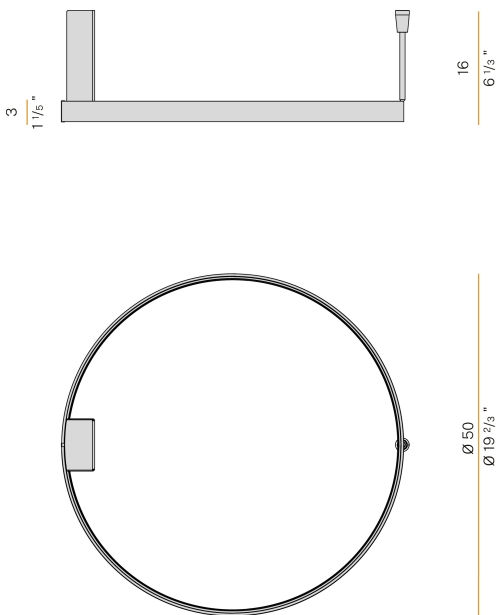

PANZERI

Zero Round

220-240V AC dimmable (DALI/Push DIM)

P03301.050.0402

● white

Data sheet

CODE	P03301.050.0402
SYSTEM POWER CONSUMPTION	29W
EFFICACY	70.31lm/W
LIGHT SOURCE	LED
LIGHT SOURCE LIFETIME	L70 (B50) 60.000h
COLOUR TEMPERATURE	3000K Ra>90
LIGHT DISTRIBUTION	diffused
POWER SUPPLY	220-240V AC
FREQUENCY	50/60Hz
ELECTRICAL CONFIGURATION	dimmable (DALI/Push DIM)
DRIVER	integrated included
NOMINAL LUMINOUS FLUX	2835lm
LUMEN OUTPUT	2039lm
EFFICIENCY	71.9%
WEIGHT	1,41 Kg
PROTECTION DEGREE	IP20
COLOUR TOLLERANCES	SDCM 3
PACKING DIMENSIONS	58,0 x 58,0 x 10,0 cm

Ceiling or wall lighting fixture for interiors, with direct and indirect light emission.
Pickled sheet metal ceiling or wall bracket in polyacrylic paint.
Pickled sheet metal wall plate in polyacrylic paint.
Bended extruded aluminium structure in white, black, bronze, mat brass or titanium polyacrylic paint.
Extruded polycarbonate diffuser with opaline finish.

Technical drawing

Application

Polar diagram